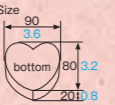

Individual Packet XF8601