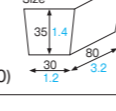

[Main use Baking]

BT63 [3800301]
Small loaf tray (traditional)

BT64 [3800302]
Small loaf tray (wheat)

BT63·BT64
Small loaf tray

Material Ivory paper/Special coating
Function Greaseproof, Heat resistance
Capacity 120cc/4.1fl.oz
Weight 3.52g/0.12oz
Entries 2000pcs (50pcs × 40)