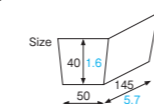

BT102P [3800081]
Baking tray (stripe)

BT102K [3800003]
Baking tray (check)

BT102L [3800004]
Baking tray (England)

**BT102P-BT102K-BT102L
Baking tray**

Material Ivory paper/TPX
Function Greaseproof, Heat resistance, Nonstick
Capacity 350cc/11.8fl.oz
Weight 7.33g/0.26oz
Entries 1000pcs (50pcs x 20)