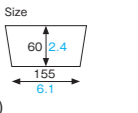

RF511~514
Rolled free cup

Material Paper/PE
Function Light greaseproof, Heat resistance
Capacity 1150cc/38.9fl.oz
Weight 21.00g/0.74oz
Entries 300pcs (25pcs x 12)

PE lamination in between surface papers