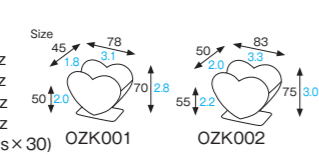

※ MOQ 6 cases