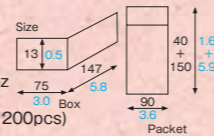

Individual Packet XF7000