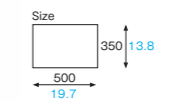

2 FTN2040-K [3853008]
Cooking paper (sheet-brown)