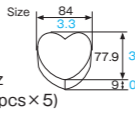

[Main use Chocolate & Cake tray]

gold
HT-78.84
[6093046]

rose red
HT-78.84
[6093047]

rose pink
HT-78.84
[6093048]

amethyst
HT-78.84
[6093049]

chocolate
about
30g/
1.06oz

HT-78.84
Heart tray

Material A-PET
Function Waterproof, Greaseproof
Weight 2.00g/0.07oz
Entries 500pcs (100pcs × 5)