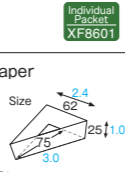

Individual Packet
XF8601