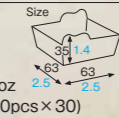

XA561 Paper cocotte

Material Card paper
Function —
Capacity —
Weight 4.22g/0.15oz
Entries 1500pcs (50pcs×30)