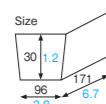

**BT405
Baking tray**

Material Card paper/PET
Function Waterproof, Greaseproof, Heat resistance
Capacity 500cc/16.9fl.oz
Weight 16.00g/0.57oz
Entries 800pcs (50pcs x 16)

BT101P [3800080]
Baking tray (stripe)