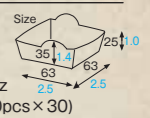

Even standard cakes can be lent a hint of Halloween.

[Main use Cake tray]

XA561 Paper cocotte

Material Card paper
Function —
Capacity —
Weight 4.22g/0.15oz
Entries 1500pcs (50pcs×30)

XA563 Paper cocotte

Material Ivory paper
Function —
Capacity —
Weight 4.00g/0.14oz
Entries 1500pcs (50pcs×30)