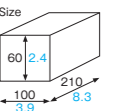

KS-P301·KS-P321·KS-P341
Loaf tray box

Material ① Card paper ② Unbleached kraft
Weight ① 36.40g/1.29oz ② 39.20g/1.38oz
Entries 200pcs (200pcs×1)

Applicable tray
• CT tray CT203
• Loaf tray ST203N
• Hard loaf tray HT101

Paper tube pan's
portable case

This box encases our popular 150φ paper tube pan.

[Main use Cake & Snack taking out]

Applicable cup
• Paper tube pan
• Rolled paper tube pan