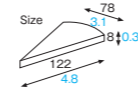

AP-7-10SK
PET tray

Material A-PET
Function Waterproof, Greaseproof
Weight 2.40g/0.09oz
Entries 500pcs (100pcs×5)