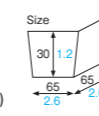

**PC-202-PC-203
Frosted baking tray**

Material PET/Graffan paper
Function Heat resistance
Capacity 150cc/5.1fl.oz
Weight 4.40g/0.16oz
Entries 1500pcs (50pcs x 30)