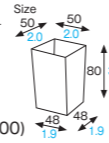

OZK026
Kakui cup

Material PS
Function Waterproof
Capacity 170cc/5.8fl.oz
Weight 19.80g/0.70oz
Entries 500pcs (5pcs × 100)

※ MOQ 4 cases