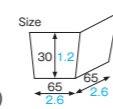

PC-300~302
Frosted cocotte

Material A-PET/Graffan paper
Function —
Capacity —
Weight 4.48g/0.16oz
Entries 1500pcs (50pcs×30)