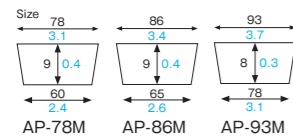

AP-78M [6090161]
AP-86M [6090166]
AP-93M [6090168]
PET tray (round/gold)

AP-78M·AP-86M·AP-93M
PET tray

Material A-PET
Function Waterproof, Greaseproof
Weight AP-78M : 2.00g/0.07oz
AP-86M : 2.50g/0.09oz
AP-93M : 3.00g/0.11oz
Entries 500pcs (100pcs×5)