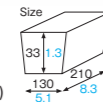

※ applicable string H-40