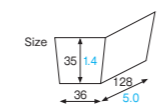

BT101P [3800080]
Baking tray (stripe)

BT101K [3800001]
Baking tray (check)

BT101L [3800002]
Baking tray (England)

**BT101P-BT101K-BT101L
Baking tray**

Material Ivory paper/TPX
Function Greaseproof, Heat resistance, Nonstick
Capacity 200cc/6.8fl.oz
Weight 5.34g/0.19oz
Entries 1000pcs (50pcs x 20)