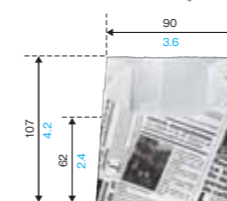

All-round bag

No.210 All-round bag (greaseproof/white)