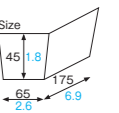

HT101
Hard loaf tray

Material G-flute bleached kraft
Function Heat resistance
Capacity 600cc/20.3fl.oz
Weight 18.75g/0.66oz
Entries 1000pcs (50pcs × 20)