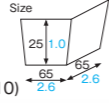

Color cocotte

These ever popular paper cocottes, available in 20 different colors, will not be found anywhere else.

Their availability in a case of just 500pcs is another reason for their popularity.

Use them to add extra color to your cakes or to brighten up an event!

[Main use Cake tray, Baking] non-greaseproof

Color cocotte (20 colors)

Material	Card paper
Function	Heat resistance
Capacity	125cc/4.2fl.oz
Weight	4.00g/0.14oz
Entries	500pcs (50pcs × 10)

PC-01 [3850401]
Color cocotte (vanilla)