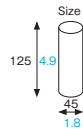

Graceleeve baking cup

This innovative, unconventional style of baking cup is the perfect platform for creating new baked treats based on your own original ideas. When baking, be sure to use either our special sheet pan or a frame to keep them standing.

[Main use Baking, Cake cup]

GS-11
Graceleeve baking cup

Material Unbleached kraft/
Resin lamination
Function Heat resistance
Capacity 78cc/2.6fl.oz
Weight 0.98g/0.04oz
Entries 2000pcs (100pcs × 20)

TB-02
Graceleeve baking cup's sheet pan
(20holes)

Material Steel (teflon-coated)
Function Heat resistance
Weight 1173g/41.41oz
Entries 1piece

※ Make-to-order product

※ For TB-02, please heat it in the oven for approximately 15 minutes at about 200°C (392°F) before use.

Individual Packet

XF8700

Suitable product
GS-11

See page 107

Baking mould

Our paper baking moulds are the perfect alternative to expensive metal moulds. You can use our aluminum tube to transform normal baking cups into a chiffon cake mold.

[Main use Baking mould]

A501
Aluminum tube

Material Aluminum
(Anodic oxidation coatings on aluminum)
Function Heat resistance
Entries 10pcs (10pcs × 1)

See page 76

A-301
Light paper cone

Material TPX/Bleached kraft
Function Heat resistance, Nonstick
Entries 3000pcs (3000pcs × 1)

A-300
Paper cone

Material TPX/Ivory paper
Function Heat resistance, Nonstick
Entries 2000pcs (2000pcs × 1)

A-201
Paper hone

Material Siliconized glassine paper/
Paper
Function Heat resistance, Nonstick
Entries 1000pcs (100pcs × 10)