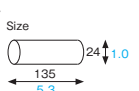

A-201
Paper hone

Material Siliconized glassine paper/
Paper
Function Heat resistance, Nonstick
Entries 1000pcs (100pcs × 10)