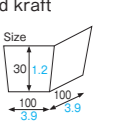

BT8733 · BT303N
Kraft baking tray

Material Greaseproof unbleached kraft
Function Greaseproof, Heat resistance
Capacity 340cc/11.5fl.oz
Weight 7.30g/0.26oz
Entries 1000pcs (50pcs × 20)