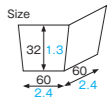

PC-77
Refined cocotte

Material Card paper
Function —
Capacity —
Weight 4.18g/0.15oz
Entries 1500pcs (50pcs×30)