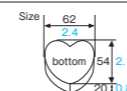

FG-70 Sweet cup heart

Material Bleached kraft/PET
Function Waterproof, Greaseproof,
Heat resistance
Capacity 50cc/1.7fl.oz
Weight 0.79g/0.03oz
Entries 2000pcs (100pcs × 20)