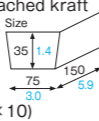

FT102
Middle snack tray

Material Greaseproof unbleached kraft
Function Greaseproof, Heat resistance
Capacity 450cc/15.2fl.oz
Weight 9.46g/0.33oz
Entries 1000pcs (100pcs × 10)

FT103
Large snack tray

Material Greaseproof unbleached kraft
Function Greaseproof, Heat resistance
Capacity 520cc/17.6fl.oz
Weight 11.05g/0.39oz
Entries 1000pcs (100pcs × 10)