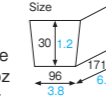

BT405
Baking tray

Material Card paper/PET
Function Waterproof, Greaseproof, Heat resistance
Capacity 500cc/16.9fl.oz
Weight 16.00g/0.57oz
Entries 800pcs (50pcs × 16)