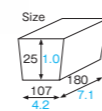

Bamboo wrap

The "Chikuhou" boxes are based on an image of wrapping food up in a piece of bamboo skin. Printing and embossing techniques express the feeling of bamboo very realistically.

[Main use Food & Snack case]

※ This product is not suitable for long-time storage of food.

WH-100
Bamboo wrap

Material Coated cardboard/Resin coating
Function Light waterproof, Greaseproof
Capacity —
Weight 27.30g/0.96oz
Entries 500pcs (50pcs × 10)

※ applicable string H-40

WH-150
Bamboo wrap

Material Coated cardboard/Resin coating
Function Light waterproof, Greaseproof
Capacity —
Weight 32.00g/1.13oz
Entries 500pcs (50pcs × 10)

※ applicable string H-40

WH-200
Bamboo wrap

Material Coated cardboard/Resin coating
Function Light waterproof, Greaseproof
Capacity —
Weight 35.04g/1.24oz
Entries 500pcs (50pcs × 10)

※ applicable string H-40

Material Coated cardboard/Resin coating
Function Light waterproof, Greaseproof
Capacity —
Weight 14.36g/0.51oz
Entries 1000pcs (50pcs × 20)

※ applicable string H-30

WS-320
Bamboo wrap

Material Coated cardboard/Resin coating
Function Light waterproof, Greaseproof
Capacity —
Weight 20.72g/0.73oz
Entries 500pcs (50pcs × 10)

※ applicable string H-40

Bamboo box

Standard bamboo print single-hinge lid boxes.
Great for Japanese sweets, souvenirs and other foods.
these boxes lend any product a Japanese flair.

[Main use Food & Snack case]

※ This product is not suitable for long-time storage of food.

WH-500
Bamboo box Small

Material Coated cardboard/Resin coating
Function Light waterproof, Greaseproof
Capacity —
Weight 17.50g/0.62oz
Entries 1000pcs (50pcs × 20)

WH-510
Bamboo box Middle