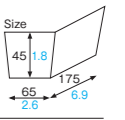

HT101
Hard loaf tray

Material G-flute bleached kraft
Function Heat resistance
Capacity 600cc/20.3fl.oz
Weight 18.75g/0.66oz
Entries 1000pcs (50pcs × 20)