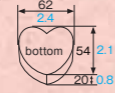

FG-70 Sweet cup heart

Material Bleached kraft/PET
Function Waterproof, Greaseproof, Heat resistance
Capacity 50cc/1.7fl.oz
Weight 0.79g/0.03oz
Entries 2000pcs (100pcs×20)

Individual Packet XF8601