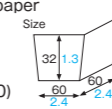

PC-73~75
Refined cocotte

Material Aluminum foil/Card paper
Function —
Capacity —
Weight 3.80g/0.13oz
Entries 1500pcs (50pcs×30)

PC-77 [3850517]
Refined cocotte (pearl pink)