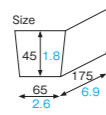

CT203-207-503-603
Baking tray

Material E-flute unbleached kraft/
Greaseproof unbleached kraft
Function Greaseproof,
Heat resistance
Capacity 580cc/19.6fl.oz
Weight 17.15g/0.61oz
Entries 600pcs (50pcs × 12)

CT203 [3810003]
Baking tray (E-flute/house)