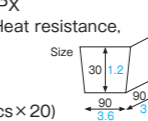

BT106H-BT106L
Baking tray

Material Ivory paper/TPX
Function Greaseproof, Heat resistance, Nonstick
Capacity 270cc/9.1fl.oz
Weight 6.12g/0.22oz
Entries 1000pcs (50pcs × 20)

BT8733 [4798733]
Kraft baking tray (brown)