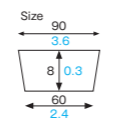

KK-90
PET tray

Material A-PET
Function Waterproof, Greaseproof
Weight 4.00g/0.14oz
Entries 500pcs (100pcs×5)

EG-82K [6093043]
PET tray (polygon/gold)