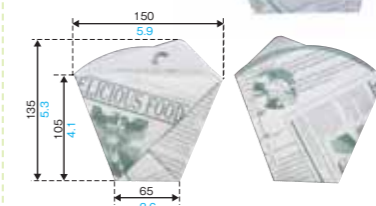

Deep fry bag

TSK01 Deep fry bag 02 (white)