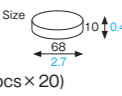

OZK023
Naive cup's lid (S) 67 φFC

Material A-PET
Function Waterproof
Weight 1.10g/0.04oz
Entries 2000pcs (100pcs × 20)

※ MOQ 1 case