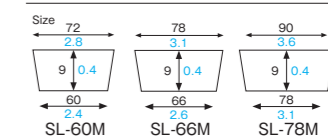

black

SL-60M [6093010]
SL-66M [6093023]
SL-78M [6093036]