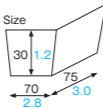

GT102
Gâteau tray

Material E-flute bleached kraft
Function Heat resistance
Capacity 160cc/5.4fl.oz
Weight 4.24g/0.15oz
Entries 2000pcs (50pcs × 40)

Individual Packet
XF7000

Individual Packet
XF7000

Suitable product
GT100

See page 106