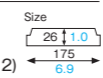

Material A-PET
Weight 12.00g/0.42oz
Entries 300pcs (25pcs x 12)