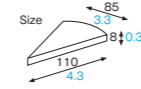

AP-6-10SK
PET tray

Material A-PET
Function Waterproof, Greaseproof
Weight 1.80g/0.06oz
Entries 500pcs (100pcs×5)

AP-6-8SK [6093093]
PET tray (triangle/gold)

AP-6-8SK
PET tray

Material A-PET
Function Waterproof, Greaseproof
Weight 2.00g/0.07oz
Entries 500pcs (100pcs×5)