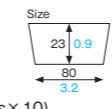

PC501~506
Round cocotte

Material Ivory paper/
Bleached kraft
Function Heat resistance
Capacity 130cc/4.4fl.oz
Weight 3.30g/0.12oz
Entries 1000pcs (100pcs×10)