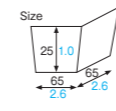

BT8732 [4798732]
Kraft baking tray (brown)