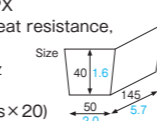

BT102K [3800003]
Baking tray (check)

BT102L [3800004]
Baking tray (England)

BT102P-BT102K-BT102L
Baking tray

Material Ivory paper/TPX
Function Greaseproof, Heat resistance, Nonstick
Capacity 350cc/11.8fl.oz
Weight 7.33g/0.26oz
Entries 1000pcs (50pcs × 20)