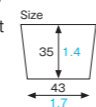

Function Heat resistance

Capacity 70cc/2.4fl.oz

Weight ① 0.71g/0.03oz

② 0.70g/0.03oz

③ 0.65g/0.02oz

Entries ① ② 3000pcs (100pcs × 30)

③ 1500pcs (100pcs × 15)

PET muffin cup