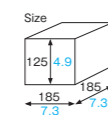

XF8200

Suitable product
RS101·102
SC840~845

See page 106