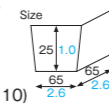

Material	Ivory paper/OPP
Function	—
Capacity	—
Weight	4.40g/0.16oz
Entries	500pcs (50pcs × 10)

PC-81 [3850521]
Paper cocotte (elegance/black)

PC-82 [3850522]
Paper cocotte (elegance/red)

PC-83 [3850523]
Paper cocotte (mat stripe)