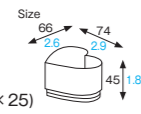

※ MOQ 6 cases