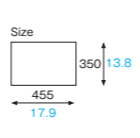

XG601·XG602
Baking sheet white/brown

Material 1 Siliconized bleached parchment
2 Pergamin paper
Function 1 Greaseproof, Heat resistance
2 Heat resistance
Weight 1 6.30g/0.22oz 2 6.40g/0.23oz
Entries 1000pcs (1000pcs × 1)