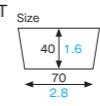

CR-41 ~ 43 · CR8742
Curled cup

Material ① Bleached kraft/PET
② Unbleached kraft/PET
Function Waterproof, Greaseproof, Heat resistance
Capacity 180cc/6.1fl.oz
Weight ① 3.95g/0.14oz ② 4.15g/0.15oz
Entries 2000pcs (100pcs×20)