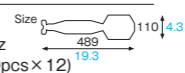

PAD12 Food container's paper handle 15

Material Ivory paper
Weight 10.86g/0.38oz
Entries 1200pcs (100pcs×12)

Applicable container : PAD02 · 03