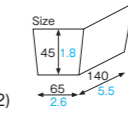

ST202N
Loaf tray

Material Greaseproof unbleached kraft
Function Greaseproof,
Heat resistance
Capacity 470cc/15.9fl.oz
Weight 11.30g/0.40oz
Entries 600pcs (50pcs × 12)

Individual Packet
XF8300