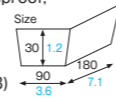

PAD23
Food tray 09-180

Material G-flute breached kraft/ Ivory paper/PET
Function Waterproof, Greaseproof, Heat resistance
Capacity 500cc/16.9fl.oz
Weight 13.86g/0.49oz
Entries 800pcs (100pcs × 8)