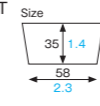

CR-31 ~ 33 · CR8741
Curled cup

Material ① Bleached kraft/PET
② Unbleached kraft/PET
Function Waterproof, Greaseproof, Heat resistance
Capacity 110cc/3.7fl.oz
Weight ① 2.90g/0.10oz ② 3.22g/0.11oz
Entries 2000pcs (100pcs×20)