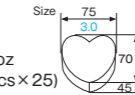

Bottomless heart cake ring

Material PS
Function Waterproof
Weight 12.50g/0.44oz
Entries 500pcs (20pcs × 25)