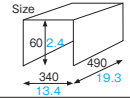

TB-02
Graceleeve baking cup's sheet pan
(20holes)

Material Steel (teflon-coated)
Function Heat resistance
Weight 1173g/41.41oz
Entries 1piece