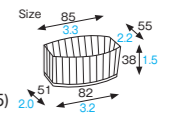

Heart cup

Our heart shaped cups will bring loving flavor to your desserts.

[Main use Dessert & Cake & Food cup]

OZK004
Heart cup

Material	PS
Function	Waterproof
Capacity	140cc/4.7fl.oz
Weight	17.00g/0.60oz
Entries	500pcs (20pcs × 25)

※ MOQ 6 cases

OZK001 · OZK002
Love heart cup (S) · (L)

Material	PS
Function	Waterproof
Capacity	① 100cc/3.4fl.oz ② 140cc/4.7fl.oz
Weight	① 16.50g/0.58oz ② 19.00g/0.67oz
Entries	① 600pcs (20pcs × 30) ② 500pcs (20pcs × 25)

※ MOQ 6 cases

OZK003
Love heart cup's lid (L)

Material	PS
Function	Waterproof
Weight	6.00g/0.21oz
Entries	500pcs (100pcs × 5)

※ MOQ 6 cases

Oblong cup

We offer various shapes in our oblong cup series. Their fashionable shapes will polish your presentation.

[Main use Dessert & Cake & Food cup]

OZK005
Cascade cup

Material	PS
Function	Waterproof
Capacity	120cc/4.1fl.oz
Weight	15.30g/0.54oz
Entries	500pcs (20pcs × 25)

※ MOQ 6 cases

OZK006
Cute cup

Material	PS
Function	Waterproof
Capacity	100cc/3.4fl.oz
Weight	14.00g/0.49oz
Entries	800pcs (25pcs × 32)

※ MOQ 6 cases

OZK007 · OZK008
Slim cup · Long slim cup

Material	PS
Function	Waterproof
Capacity	① 90cc/3.0fl.oz ② 110cc/3.7fl.oz
Weight	① 10.50g/0.37oz ② 12.50g/0.44oz
Entries	① 1000pcs (25pcs × 40) ② 500pcs (25pcs × 20)

※ ① MOQ 6 cases ② MOQ 4 cases

OZK009
Long slim cup's lid

Material	A-PET
Function	Waterproof
Weight	1.85g/0.07oz
Entries	2000pcs (100pcs × 20)

※ MOQ 1 case