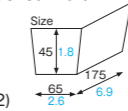

ST203N
Loaf tray

Material Greaseproof unbleached kraft
Function Greaseproof,
Heat resistance
Capacity 550cc/18.6fl.oz
Weight 13.40g/0.47oz
Entries 600pcs (50pcs × 12)