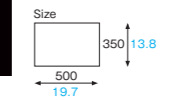

FTN2010-S · FTN2020-S
Cooking paper (sheet)

Material 1 Siliconized greaseproof bleached paper (both sides)
2 Siliconized greaseproof unbleached paper (both sides)
Function Greaseproof, Heat resistance, Nonstick
Weight 7.10g/0.25oz
Entries 500pcs (500pcs × 1)