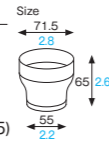

OZK024
Naive cup (L)

Material PS
Function Waterproof
Capacity 180cc/6.1fl.oz
Weight 23.50g/0.83oz
Entries 500pcs (20pcs × 25)

※ MOQ 4 cases