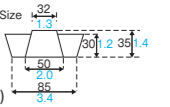

RG06 [1502006]
Ring cup (brown)

RG07 [1502007]
Ring cup (delicious brown)

RG08 [1502008]
Ring cup (stripe)

RG06~08 Ring cup

Material Unbleached kraft/PET
Function Greaseproof,
Heat resistance
Capacity 140cc/4.7fl.oz
Weight 3.20g/0.11oz
Entries 1000pcs (50pcs × 20)