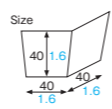

PC-250
Frosted cube

Material PET/Graffan paper
Function Heat resistance
Capacity 85cc/2.9fl.oz
Weight 3.52g/0.12oz
Entries 2000pcs (50pcs×40)