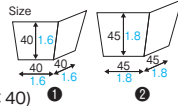

BT51 · BT52
Kraft cube

Material Greaseproof unbleached kraft
Function Greaseproof, Heat resistance
Capacity **1** 85cc/2.9fl.oz
2 115cc/3.9fl.oz
Weight **1** 3.42g/0.12oz
2 4.24g/0.15oz
Entries 2000pcs (50pcs×40)

BT82 [3800332]
Double-side folded small loaf tray (brown)