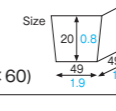

Double-side folded small loaf tray

The double-folding on the each long side helps prevent expansion.

[Main use Baking]

BT81·BT82
Double-side folded small loaf tray

Material ① Greaseproof ivory paper
② Greaseproof unbleached kraft
Function Greaseproof, Heat resistance
Capacity 120cc/4.1fl.oz
Weight 4.17g/0.15oz
Entries 1000pcs (50pcs × 20)

Small kraft loaf tray

The greaseproof, unbleached kraft paper made from our original materials is perfect for pound cakes.

[Main use Baking]

BT31N·BT32N
Small kraft loaf tray

Material Greaseproof unbleached kraft
Function Greaseproof, Heat resistance
Capacity 120cc/4.1fl.oz
Weight 3.16g/0.11oz
Entries 2000pcs (50pcs × 40)

Small loaf tray

The mini pound cake is a staple of the baked goods. This tray is one of the most standard types.

[Main use Baking]

BT63·BT64
Small loaf tray

Material Ivory paper/Special coating
Function Greaseproof, Heat resistance
Capacity 120cc/4.1fl.oz
Weight 3.52g/0.12oz
Entries 2000pcs (50pcs × 40)

Small baking tray

The perfect tray for small sweets like individual cheese cakes or brownies.

[Main use Baking]

BT40·BT42
Small baking tray

Material Unbleached kraft/TPX
Function Greaseproof, Heat resistance, Nonstick
Capacity 55cc/1.9fl.oz
Weight 1.70g/0.06oz
Entries 3000pcs (50pcs × 60)

Small modern tray

This modern design is inspired by Japanese tastes, making it great for western sweets as well.

[Main use Baking]

WT41·WT42
Small modern tray

Material Ivory paper/TPX
Function Greaseproof, Heat resistance, Nonstick
Capacity 55cc/1.9fl.oz
Weight 2.12g/0.08oz
Entries 3000pcs (50pcs × 60)

Small frosted loaf tray

This PET material can be used in baking and gives luxurious atmosphere.

[Main use Baking]

PC-231·PC232
Small frosted loaf tray