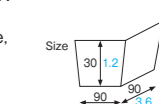

**BT106H-BT106L
Baking tray**

Material Ivory paper/TPX
Function Greaseproof, Heat resistance, Nonstick
Capacity 270cc/9.1fl.oz
Weight 6.12g/0.22oz
Entries 1000pcs (50pcs x 20)