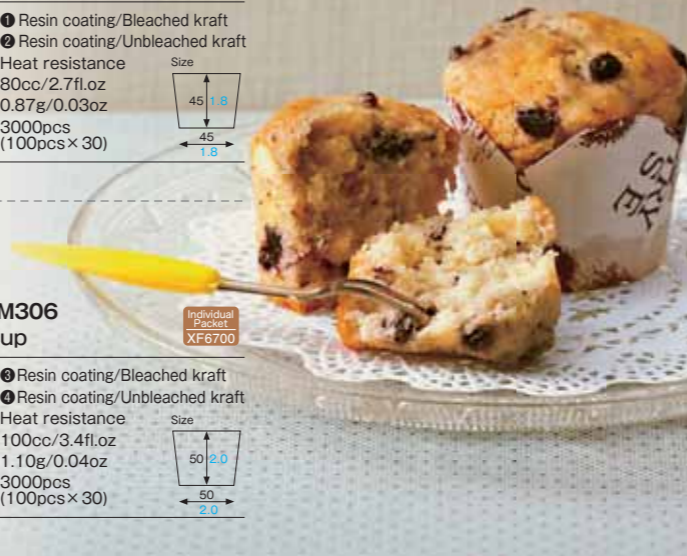

3 M304 [2620002]
Tulip cup (house/white)

4 M306 [2620004]
Tulip cup (house/brown)

M304·M306
Tulip cup

Individual Packet
XF6700

Material 1 Resin coating/Bleached kraft
2 Resin coating/Unbleached kraft
Function Heat resistance
Capacity 100cc/3.4fl.oz
Weight 1.10g/0.04oz
Entries 3000pcs (100pcs×30)