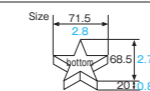

FG-71 Sweet cup star

Material Bleached kraft/PET
Function Waterproof, Greaseproof,
Heat resistance
Capacity 60cc/2.0fl.oz
Weight 1.04g/0.04oz
Entries 2000pcs (100pcs × 20)

FG-74 Sweet cup flower

Material Bleached kraft/PET
Function Waterproof, Greaseproof,
Heat resistance
Capacity 55cc/1.9fl.oz
Weight 0.95g/0.03oz
Entries 2000pcs (100pcs × 20)