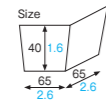

CT201-CT205-CT8735
Baking tray

Material E-flute unbleached kraft/
Greaseproof unbleached kraft
Function Greaseproof,
Heat resistance
Capacity 200cc/6.8fl.oz
Weight 9.08g/0.32oz
Entries 1500pcs (50pcs × 30)

CT201 [3810001]
Baking tray (E-flute/house)