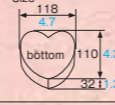

FA05 Heart fancy cup

Material E-flute bleached kraft
Function Heat resistance
Capacity 280cc/9.5fl.oz
Weight 4.52g/0.16oz
Entries 600pcs (50pcs×12)

Individual Packet XF8800

AP-70-140K [6093087]
PET tray (polygon/gold)