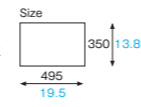

XG502·XG512
Baking sheet white/brown

Material 1 Siliconized bleached parchment
2 Siliconized unbleached parchment
Function Greaseproof, Heat resistance, Nonstick
Weight 6.76g/0.24oz
Entries 1000pcs (1000pcs × 1)

1 XG601 [3852051]
Baking sheet white (newspaper)