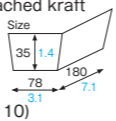

FT102
Middle snack tray

Material Greaseproof unbleached kraft
Function Greaseproof, Heat resistance
Capacity 450cc/15.2fl.oz
Weight 9.46g/0.33oz
Entries 1000pcs (100pcs × 10)

FT103
Large snack tray

Material Greaseproof unbleached kraft
Function Greaseproof, Heat resistance
Capacity 520cc/17.6fl.oz
Weight 11.05g/0.39oz
Entries 1000pcs (100pcs × 10)