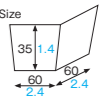

**AT101·AT102
Paper cocotte**

Material	Card paper
Function	—
Capacity	—
Weight	5.22g/0.18oz
Entries	1500pcs (50pcs × 30)

Premium color cocotte

The printing inside the tray is laminated by a film. Premium color cocotte has a higher-grade quality.

[Main use Cake tray]