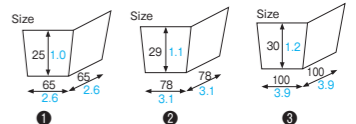

BT8731 [4798731]
Kraft baking tray (brown)

BT8731 ~ 8733
Kraft baking tray

Material Greaseproof unbleached kraft
Function Greaseproof, Heat resistance
Capacity ① 125cc/4.2fl.oz ② 210cc/7.1fl.oz ③ 340cc/11.5fl.oz
Weight ① 3.70g/0.13oz ② 5.20g/0.18oz ③ 7.30g/0.26oz
Entries 1000pcs (50pcs × 20)