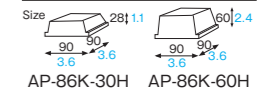

AP-86K-30H
AP-86K-60H
AP-86K's PET lid

Material A-PET
Function Waterproof, Greaseproof
Weight 3.50g/0.12oz
8.00g/0.28oz
Entries 500pcs (100pcs×5)

AP-78M [6090161]
AP-86M [6090166]
AP-93M [6090168]
PET tray (round/gold)