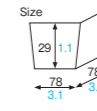

BT8733 [4798733]
Kraft baking tray (brown)