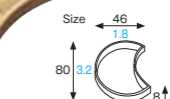

OZK032 [4798532]
Crescent cake tray (gold)