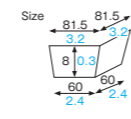

EG-82K
PET tray

Material A-PET
Function Waterproof, Greaseproof
Weight 3.00g/0.11oz
Entries 500pcs (100pcs×5)