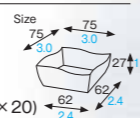

OZK028 · OZK029
Arara cup

Material 1 PS 2 PP
Function Waterproof
Capacity 110cc/3.7fl.oz
Weight 12.10g/0.43oz
Entries 1000pcs (50pcs × 20)

※ MOQ 6 cases

Heart tray

These cute heart trays are a must for Valentine's Day. Great for chocolates and cakes!