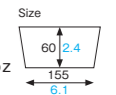

F-RSF3
Rolled free cup's PET lid

Material A-PET
Weight 12.00g/0.42oz
Entries 300pcs (25pcs × 12)

RF511~514
Rolled free cup

Material Paper/PE/Paper
Function Light greaseproof, Heat resistance
Capacity 1150cc/38.9fl.oz
Weight 21.00g/0.74oz
Entries 300pcs (25pcs × 12)