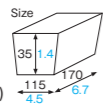

※ This product is not suitable for long-time storage of food.

WH-100 [3820001]
Bamboo wrap (bamboo)

WH-100
Bamboo wrap

Material Coated cardboard/Resin coating
Function Light waterproof, Greaseproof
Capacity —
Weight 27.30g/0.96oz
Entries 500pcs (50pcs × 10)