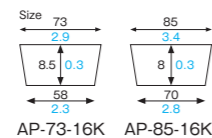

AP-73-16K·AP-85-16K
PET tray

Material A-PET
Function Waterproof, Greaseproof
Weight AP-73-16K : 2.00g/0.07oz
AP-85-16K : 2.50g/0.09oz
Entries 500pcs (100pcs×5)

KK-90 [6093045]
PET tray (shell/gold)