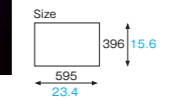

FTN2010-B · FTN2020-B
Cooking paper (sheet)

Material 1 Siliconized greaseproof bleached paper (both sides)
2 Siliconized greaseproof unbleached paper (both sides)
Function Greaseproof, Heat resistance, Nonstick
Weight 9.50g/0.34oz
Entries 500pcs (500pcs × 1)

1 FTN2010-S [3853003]
Cooking paper (sheet-news white)