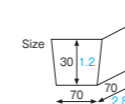

**BT104L
Baking tray**

Material Ivory paper/TPX
Function Greaseproof, Heat resistance, Nonstick
Capacity 180cc/6.1fl.oz
Weight 4.32g/0.15oz
Entries 1000pcs (50pcs x 20)

BT105H [3800090]
Baking tray (half orange)