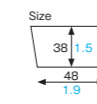

SWC251 [1500051] Inner cup (white)
SWC252 [1500052] Inner cup (cream)
SWC253 [1500053] Inner cup (pink)
SWC254 [1500054] Inner cup (orange)
SWC255 [1500055] Inner cup (brown)