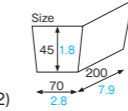

ST204N
Loaf tray

Material Greaseproof unbleached kraft
Function Greaseproof,
Heat resistance
Capacity 700cc/23.7fl.oz
Weight 15.60g/0.55oz
Entries 600pcs (50pcs × 12)

Individual Packet
XF8400

Individual Packet
XF6300

Suitable product
ST202N

Individual Packet
XF8400

Suitable product
ST203N · 204N / HT101

See page 106