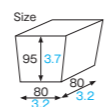

Paper cutlery will help reduce plastic waste.

Tasting paper tray

Paper trays are the best choice for food tasting at supermarkets or food exhibitions, where very many small food trays and containers are used every day. They help reduce plastic waste. In addition, they contribute to improving operational efficiency because they can be disposed of as combustible waste without washing.

[Main use For tasting]

FT001 Tasting paper tray 45x45

Material Ivory paper/Resin coating
Function Waterproof, Greaseproof
Capacity 50cc/1.7fl.oz
Weight 1.82g/0.06oz
Entries 4000pcs (200pcs×20)

FT002 Tasting paper tray 45x70

Material Ivory paper/Resin coating
Function Waterproof, Greaseproof
Capacity 80cc/2.7fl.oz
Weight 2.38g/0.08oz
Entries 4000pcs (200pcs×20)

Food pail

TEMMA's food pail, with its inside laminated with film, holds watery or greasy food. We recommend food pail as a lunch box for a rice bowl dish and a light meal.

[Main use Food & Snack taking out]

※ Check in advance when you plan to use this product for liquid food with low viscosity.
※ This product is not suitable for long-time storage of food.

KS6100 Food pail

Material Box : Card paper/OPP
Hand hold : PE
Function Waterproof, Greaseproof
Capacity 780cc/26.4fl.oz
Weight 33.50g/1.18oz
Entries 300pcs (20pcs×15)

KS6500 Food pail

Material Box : PP
Hand hold : PE
Function Waterproof, Greaseproof
Capacity 780cc/26.4fl.oz
Weight 35.50g/1.25oz
Entries 300pcs (20pcs×15)

Food container

Whether you place food fresh from the pan or microwave food in this product, its corrugated outside helps protect your hands from the hot container. This is an excellent lunch box as you can put food topped with sauce in it.

[Main use Food & Snack case]