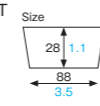

CR-51 ~ 53 · CR8743
Curled cup

Material ① Bleached kraft/PET
② Unbleached kraft/PET
Function Waterproof, Greaseproof, Heat resistance
Capacity 200cc/6.8fl.oz
Weight ① 3.95g/0.14oz ② 4.00g/0.14oz
Entries 2000pcs (100pcs×20)