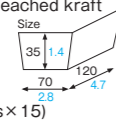

FT102
Middle snack tray

Material Greaseproof unbleached kraft
Function Greaseproof, Heat resistance
Capacity 450cc/15.2fl.oz
Weight 9.46g/0.33oz
Entries 1000pcs (100pcs × 10)

FT103
Large snack tray

Material Greaseproof unbleached kraft
Function Greaseproof, Heat resistance
Capacity 520cc/17.6fl.oz
Weight 11.05g/0.39oz
Entries 1000pcs (100pcs × 10)