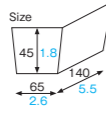

CT202-206-502-602
Baking tray

Material E-flute unbleached kraft/
Greaseproof unbleached kraft
Function Greaseproof,
Heat resistance
Capacity 500cc/16.9fl.oz
Weight 14.48g/0.51oz
Entries 600pcs (50pcs × 12)

CT202 [3810002]
Baking tray (E-flute/house)