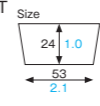

CR-11 ~ 13 · CR8739
Curled cup

Material ① Bleached kraft/PET
② Unbleached kraft/PET
Function Waterproof, Greaseproof, Heat resistance
Capacity 65cc/2.2fl.oz
Weight ① 2.96g/0.07oz ② 2.05g/0.07oz
Entries 2000pcs (100pcs×20)