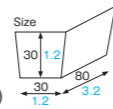

PC-231·PC232
Small frosted loaf tray

Material PET/Graffan paper
Function Heat resistance
Capacity 90cc/3.0fl.oz
Weight 3.36g/0.12oz
Entries 2000pcs (50pcs×40)