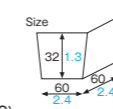

PC-71·PC-72
Refined cocotte

Material Evaporated PET/
Card paper
Function —
Capacity —
Weight 4.40g/0.16oz
Entries 1500pcs (50pcs×30)

PC-73 [3850513]
Refined cocotte (line gold)