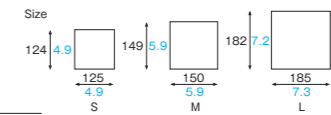

Curled cup

These cups are made from a single pressed piece of paper with laminated PET, eliminating the risk of leakage. They're perfect for baked goods and dessert but also can be used for savory treats and any other food items.

[Main use Dessert, Food cup, Baking]

CR-41 ~ 43 · CR8742
Curled cup

Material **1** Bleached kraft/PET
2 Unbleached kraft/PET
Function Waterproof, Greaseproof, Heat resistance
Capacity 180cc/6.1fl.oz
Weight **1** 3.95g/0.14oz
2 4.15g/0.15oz
Entries 2000pcs (100pcs×20)

CR-51 ~ 53 · CR8743
Curled cup

Material **1** Bleached kraft/PET
2 Unbleached kraft/PET
Function Waterproof, Greaseproof, Heat resistance
Capacity 200cc/6.8fl.oz
Weight **1** 3.95g/0.14oz
2 4.00g/0.14oz
Entries 2000pcs (100pcs×20)

CR71 ~ 73 · CR8744
Curled cup

Material **1** Bleached kraft/PET
2 Unbleached kraft/PET
Function Waterproof, Greaseproof, Heat resistance
Capacity 350cc/11.8fl.oz
Weight **1** 7.00g/0.25oz
2 7.12g/0.25oz
Entries 1500pcs (50pcs×30)

We provide many other types of curled cups. Please look at the page 49 onward.

F-CR04
Curled cup's PET lid

Material A-PET
Weight 3.61g/0.13oz
Entries 2000pcs (100pcs×20)

F-CR05
Curled cup's PET lid

Material A-PET
Weight 4.69g/0.17oz
Entries 2000pcs (100pcs×20)

F-CR07
Curled cup's OPS lid

Material OPS
Weight 3.16g/0.11oz
Entries 1500pcs (100pcs×15)

Food bag

Food bag is excellent for deep fried items such as croquette or fried chicken. This bag contributes best to reducing plastic waste of to-go containers.

[Main use Food & Snack wrapping]

FB001 · FB002
Food bag

Material **1** Waterproof & Greaseproof bleached paper/OPP
2 Waterproof & Greaseproof unbleached paper/OPP
Function Waterproof, Greaseproof
Weight 4.90g/0.17oz
Entries 2000pcs (100pcs×20)