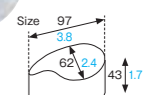

Material PS
Function Waterproof
Weight 10.70g/0.38oz
Entries 500pcs (10pcs × 50)