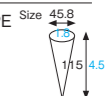

Cake plate

These plates make it easy to handle delicate cakes, adding an extra flourish to the look of your dessert.

[Main use : Cake plate]

CP-101·CP-201·CP-202
Square cake plate

Material Ivory paper/Gold print/PET
Function Waterproof, Greaseproof
Capacity -
Weight 2.91g/0.10oz
Entries 2000pcs (100pcs×20)

CP-131·CP-231·CP-232
Small rectangular cake plate

Material Ivory paper/Gold print/PET
Function Waterproof, Greaseproof
Capacity -
Weight 2.19g/0.08oz
Entries 2000pcs (100pcs×20)

CP-133·CP-233·CP-234
Big rectangular cake plate

Material Ivory paper/Gold print/PET
Function Waterproof, Greaseproof
Capacity -
Weight 2.85g/0.10oz
Entries 2000pcs (100pcs×20)

CP-132
Small rectangular cake plate

Material Ivory paper/Gold print/PET
Function Waterproof, Greaseproof
Capacity -
Weight 2.05g/0.07oz
Entries 2000pcs (100pcs×20)

CP-134
Big rectangular cake plate

Material Ivory paper/Gold print/PET
Function Waterproof, Greaseproof
Capacity -
Weight 2.78g/0.10oz
Entries 2000pcs (100pcs×20)

CP-151
Cake plate (torte·10cuts)

Material Ivory paper/Gold print/PET
Function Waterproof, Greaseproof
Capacity -
Weight 3.20g/0.11oz
Entries 2000pcs (100pcs×20)

CP-153
Cake plate (torte·8cuts)

Material Ivory paper/Gold print/PET
Function Waterproof, Greaseproof
Capacity -
Weight 3.50g/0.12oz
Entries 2000pcs (100pcs×20)

Cone sleeve

TEMMA's cone sleeves with a colorful design enhances the taste. Make it unique with your store logo, and it will be an excellent tool for sales promotion.

[Main use : Ice cream cone sleeve]

SV141~145
Cone sleeve

Material Greaseproof bleached kraft/PE
Function Greaseproof
Weight 0.64g/0.02oz
Entries 2000pcs (200pcs×10)

SL color