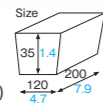

WH-150 [3820002]
Bamboo wrap (bamboo)

※ applicable string H-40