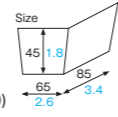

Baking tray (CT tray)

Perfect for pound cakes, the CT tray is TEMMA's best seller. With E-flute fabrication on the outside, they are lightweight yet strong and can be used without a metal pan.

[Main use Baking, Cake tray]

CT500-CT8734
Baking tray

Material E-flute unbleached kraft/
Greaseproof unbleached kraft
Function Greaseproof,
Heat resistance
Capacity 300cc/10.1fl.oz
Weight 10.50g/0.37oz
Entries 1000pcs (50pcs × 20)