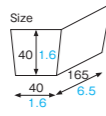

CT204-CT208-CT8737
Baking tray

Material E-flute unbleached kraft/
Greaseproof unbleached kraft
Function Greaseproof,
Heat resistance
Capacity 350cc/11.8fl.oz
Weight 11.91g/0.42oz
Entries 1000pcs (50pcs × 20)

CT204 [3810004]
Baking tray (E-flute/house)