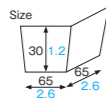

PC-202 · PC-203
Frosted baking tray

Material PET/Graffan paper
Function Heat resistance
Capacity 150cc/5.1fl.oz
Weight 4.40g/0.16oz
Entries 1500pcs (50pcs×30)

PC-231 [3850661]
Small frosted loaf tray (brun rouge)