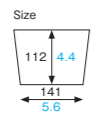

RF600~605
Rolled free cup

Material Ivory paper/PET
Function Waterproof, Greaseproof, Heat resistance
Capacity 1920cc/64.9fl.oz
Weight 25.00g/0.88oz
Entries 300pcs (25pcs × 12)

F-RSF3 [3840924]
Rolled free cup's PET lid (transparent)