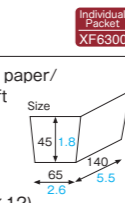

CT210 [3810120]
Baking tray (E-flute/house)

CT220 [3810130]
Baking tray (E-flute/leaf)

CT8736 [4798736]
Baking tray (E-flute/brown)

CT802N
Baking tray

Material E-flute pergamin paper/
Unbleached kraft
Function Greaseproof,
Heat resistance
Capacity 500cc/16.9fl.oz
Weight 12.70g/0.45oz
Entries 480pcs (40pcs × 12)