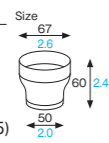

OZK022
Naive cup (S)

Material PS
Function Waterproof
Capacity 150cc/5.1fl.oz
Weight 18.00g/0.64oz
Entries 500pcs (20pcs × 25)

※ MOQ 4 cases