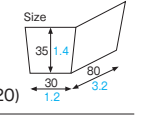

BT82
Double-side folded small loaf tray

Material Greaseproof unbleached kraft
Function Greaseproof, Heat resistance
Capacity 120cc/4.1fl.oz
Weight 4.17g/0.15oz
Entries 1000pcs (50pcs×20)

XG406 [3851006]
Paper cocotte sheet (brown 160×160)
Weight 1.00g/0.04oz
Size 160/6.3×160/6.3