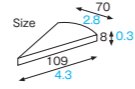

AP-6-10SK
PET tray

Material A-PET
Function Waterproof, Greaseproof
Weight 1.80g/0.06oz
Entries 500pcs (100pcs×5)

AP-6-8SK [6093093]
PET tray (triangle/gold)