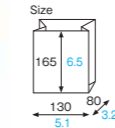

※ Check in advance when you plan to use this product for liquid food with low viscosity.