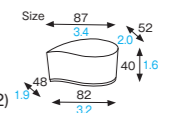

※ MOQ 6 cases