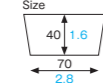

2 CR8744 [4798744]
Curled cup (brown)

CR-41 ~ 43 · CR8742
Curled cup

Material **1** Bleached kraft/PET
2 Unbleached kraft/PET
Function Waterproof, Greaseproof, Heat resistance
Capacity 180cc/6.1fl.oz
Weight **1** 3.95g/0.14oz
2 4.15g/0.15oz
Entries 2000pcs (100pcs×20)