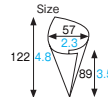

[Main use Baking, Cake cup]

GS-11 [2680011]
Graceleeve baking cup
(recette/brown)

TB-02 [2680122]
Graceleeve baking cup's sheet pan
(20holes)

GS-11
Graceleeve baking cup

Material Unbleached kraft/
Resin lamination
Function Heat resistance
Capacity 78cc/2.6fl.oz
Weight 0.98g/0.04oz
Entries 2000pcs (100pcs × 20)