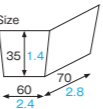

GT101
Gâteau tray

Material E-flute bleached kraft
Function Heat resistance
Capacity 150cc/5.1fl.oz
Weight 4.28g/0.15oz
Entries 2000pcs (50pcs × 40)

Individual Packet
XF7000