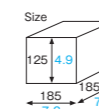

KS4300

Paper tube pan's portable case

Material Card paper

Weight 92.00g/3.25oz

Entries 100pcs (100pcs×1)