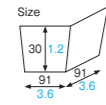

PC-203 [3850653]
Frosted baking tray (brun rouge)

The extra layers on the sides add strength and help control expansion.

BT401 [3800101]
Baking tray (black)

**BT401
Baking tray**

Material Card paper/PET
Function Waterproof, Greaseproof, Heat resistance
Capacity 290cc/9.8fl.oz
Weight 11.00g/0.39oz
Entries 1200pcs (50pcs x 24)