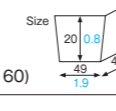

Material Unbleached kraft/TPX
Function Greaseproof, Heat resistance, Nonstick
Capacity 55cc/1.9fl.oz
Weight 1.70g/0.06oz
Entries 3000pcs (50pcs × 60)

Small modern tray

This modern design is inspired by Japanese tastes, making it great for western sweets as well.