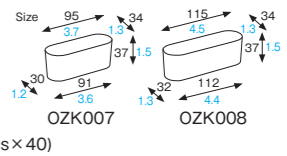

※ ① MOQ 6 cases ② MOQ 4 cases