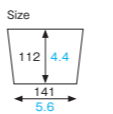

RF600~605
Rolled free cup

Material Ivory paper/PET
Function Waterproof, Greaseproof, Heat resistance
Capacity 1920cc/64.9fl.oz
Weight 25.00g/0.88oz
Entries 300pcs (25pcs x 12)

F-RSF3 [3840924]
Rolled free cup's PET lid (transparent)