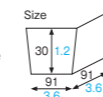

BT401
Baking tray

Material Card paper/PET
Function Waterproof, Greaseproof, Heat resistance
Capacity 290cc/9.8fl.oz
Weight 11.00g/0.39oz
Entries 1200pcs (50pcs × 24)