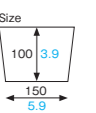

SC844
Hard paper tube pan

Material E-flute unbleached kraft/
Greaseproof unbleached kraft
Function Heat resistance, greaseproof
Capacity 1650cc/55.8fl.oz
Weight 32.60g/1.15oz
Entries 200pcs (25pcs×8)

Suitable box : KS4300