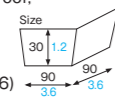

PAD21
Food tray 09-90

Material G-flute breached kraft/ Ivory paper/PET
Function Waterproof, Greaseproof, Heat resistance
Capacity 280cc/9.5fl.oz
Weight 8.53g/0.30oz
Entries 1600pcs (100pcs × 16)