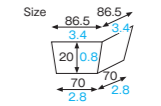

[Main use Cake tray]

AP-86K [6093082]
PET tray (polygon/gold)

AP-86K [6093083]
PET tray (polygon/silver)

AP-86K [6093084]
PET tray (polygon/black)

AP-86K
PET tray 3colors

Material A-PET
Function Waterproof, Greaseproof
Weight 3.50g/0.12oz
Entries 500pcs (100pcs×5)