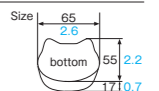

FG-75 Sweet cup cat

Material Bleached kraft/PET
Function Waterproof, Greaseproof,
Heat resistance
Capacity 50cc/1.7fl.oz
Weight 0.78g/0.03oz
Entries 2000pcs (100pcs × 20)