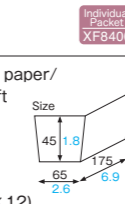

CT204 [3810004]
Baking tray (E-flute/house)

CT208 [3810008]
Baking tray (E-flute/leaf)

CT8737 [4798737]
Baking tray (E-flute/brown)

CT803N
Baking tray

Material E-flute pergamin paper/
Unbleached kraft
Function Greaseproof,
Heat resistance
Capacity 580cc/19.6fl.oz
Weight 14.80g/0.52oz
Entries 480pcs (40pcs × 12)