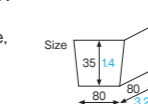

**BT105H-BT105L
Baking tray**

Material Ivory paper/TPX
Function Greaseproof, Heat resistance, Nonstick
Capacity 260cc/8.8fl.oz
Weight 5.70g/0.20oz
Entries 1000pcs (50pcs x 20)

BT106H [3800091]
Baking tray (half orange)