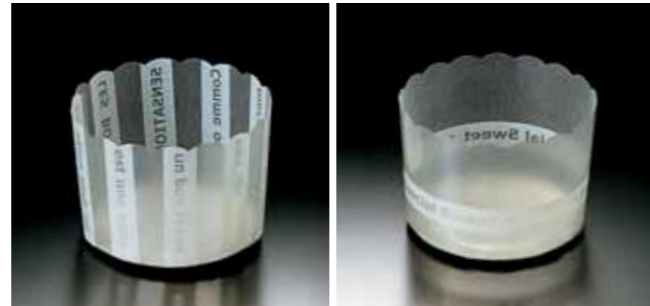

1 CK32 [2644002] Frosted cup (stripe)

1 CK33 [2644003] Frosted cup (special sweet)

CK30~33
CK37~39
Frosted cup

Material PET/Graffan paper/
Bleached kraft
Function Heat resistance
Capacity 130cc/4.4fl.oz
Weight 2.14g/0.08oz
Entries 2000pcs (100pcs×20)
1000pcs (100pcs×10)

Small frosted cup

Mini sized versions of our best-selling frosted cup series. The small size is perfect for mini cupcakes, and the translucent material creates a luxurious feel.

[Main use Baking, Cake cup]