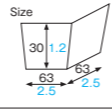

[Main use Cake tray]

TR9005 [8936057]
PP clear tray (delicious sweets)

TR9005
PP clear tray

Material PP
Function —
Capacity —
Weight 4.56g/0.16oz
Entries 1500pcs (50pcs×30)

Color cocotte

These ever popular paper cocottes, available in 20 different colors, will not be found anywhere else.