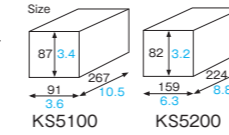

KS5100-KS5200

Kraft gift box

Material Cardboard

Weight ① 77.40g/2.73oz

② 98.00g/3.50oz

Entries 50pcs (50pcs×1)