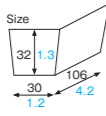

CT210-CT220-CT8736
Baking tray

Material E-flute unbleached kraft/
Greaseproof unbleached kraft
Function Greaseproof,
Heat resistance
Capacity 130cc/4.4fl.oz
Weight 6.90g/0.24oz
Entries 1000pcs (50pcs × 20)

CT210 [3810120]
Baking tray (E-flute/house)