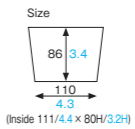

RF620~624
RF630 · RF631
Small rolled free cup

Material ① Ivory paper/PET
② Greaseproof unbleached kraft/PET
Function Waterproof, Greaseproof, Heat resistance
Capacity 870cc/29.4fl.oz
Weight ① 15.25g/0.54oz
② 14.83g/0.52oz
Entries 600pcs (50pcs x 12)

RF623 [3831123]
Small rolled free cup (party)