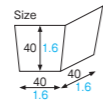

[Main use Cake tray, Baking]

GT100 [3810199]
Gâteau tray (cream)

GT100
Gâteau tray

Material E-flute bleached kraft
Function Heat resistance
Capacity 85cc/2.9fl.oz
Weight 3.18g/0.11oz
Entries 2000pcs (50pcs × 40)