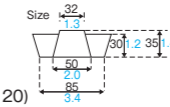

RG01~03 Ring cup

Material Bleached kraft/PET
Function Greaseproof,
Heat resistance
Capacity 140cc/4.7fl.oz
Weight 3.20g/0.11oz
Entries 1000pcs (50pcs × 20)

RG06 [1502006]
Ring cup (brown)