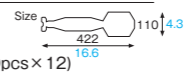

PAD11 Food container's paper handle 11

Material Ivory paper
Weight 9.02g/0.32oz
Entries 1200pcs (100pcs×12)

Applicable container : PAD01