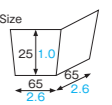

**PC-81~83
Paper cocotte**

Material	Card paper
Function	—
Capacity	—
Weight	4.00g/0.14oz
Entries	1500pcs (50pcs × 30)