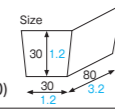

Double-side folded small loaf tray

The double-folding on the each long side helps prevent expansion.

[Main use Baking]

BT81·BT82
Double-side folded small loaf tray

Material ① Greaseproof ivory paper
② Greaseproof unbleached kraft
Function Greaseproof, Heat resistance
Capacity 120cc/4.1fl.oz
Weight 4.17g/0.15oz
Entries 1000pcs (50pcs × 20)

Small kraft loaf tray

The greaseproof, unbleached kraft paper made from our original materials is perfect for pound cakes.

[Main use Baking]

BT31N·BT32N
Small kraft loaf tray

Material Greaseproof unbleached kraft
Function Greaseproof, Heat resistance
Capacity 120cc/4.1fl.oz
Weight 3.16g/0.11oz
Entries 2000pcs (50pcs × 40)

Small loaf tray

The mini pound cake is a staple of the baked goods. This tray is one of the most standard types.

[Main use Baking]

BT63·BT64
Small loaf tray

Material Ivory paper/Special coating
Function Greaseproof, Heat resistance
Capacity 120cc/4.1fl.oz
Weight 3.52g/0.12oz
Entries 2000pcs (50pcs × 40)

Small baking tray

The perfect tray for small sweets like individual cheese cakes or brownies.

[Main use Baking]

BT40·BT42
Small baking tray

Material Unbleached kraft/TPX
Function Greaseproof, Heat resistance, Nonstick
Capacity 55cc/1.9fl.oz
Weight 1.70g/0.06oz
Entries 3000pcs (50pcs × 60)

Small modern tray

This modern design is inspired by Japanese tastes, making it great for western sweets as well.

[Main use Baking]

WT41·WT42
Small modern tray

Material Ivory paper/TPX
Function Greaseproof, Heat resistance, Nonstick
Capacity 55cc/1.9fl.oz
Weight 2.12g/0.08oz
Entries 3000pcs (50pcs × 60)

Small frosted loaf tray

This PET material can be used in baking and gives luxurious atmosphere.

[Main use Baking]

PC-231·PC232
Small frosted loaf tray