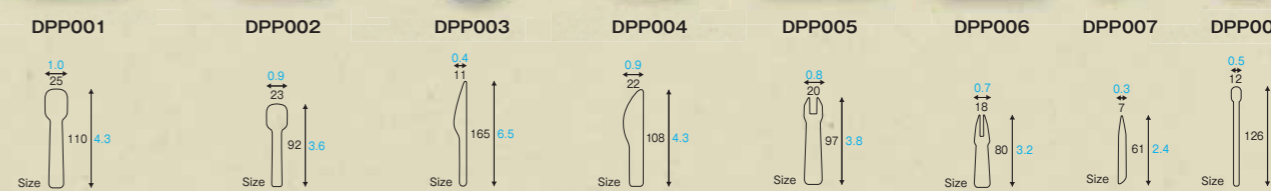

Product number	Product name	Weight	Entries	Product code
DPP001	Large paper spoon (white)	1.09g/0.04oz	2000pcs (100pcs × 20)	2660601
DPP002	Small paper spoon (white)	0.84g/0.03oz	2000pcs (100pcs × 20)	2660602
DPP003	Large paper knife (white)	1.97g/0.07oz	2000pcs (100pcs × 20)	2660603
DPP004	Small paper knife (white)	1.58g/0.06oz	2000pcs (100pcs × 20)	2660604
DPP005	Large paper fork (white)	1.14g/0.04oz	2000pcs (100pcs × 20)	2660605
DPP006	Small paper fork (white)	0.79g/0.03oz	2000pcs (100pcs × 20)	2660606
DPP007	Paper pick (white)	0.33g/0.01oz	3000pcs (100pcs × 30)	2660607
DPP008	Paper stir stick (white)	0.73g/0.03oz	2000pcs (100pcs × 20)	2660608

Material/Ivory paper

The size of the paper cutlery are the actual size.

※ The paper cutlery is non-waterproof and not suitable for warm food or long-time usage.